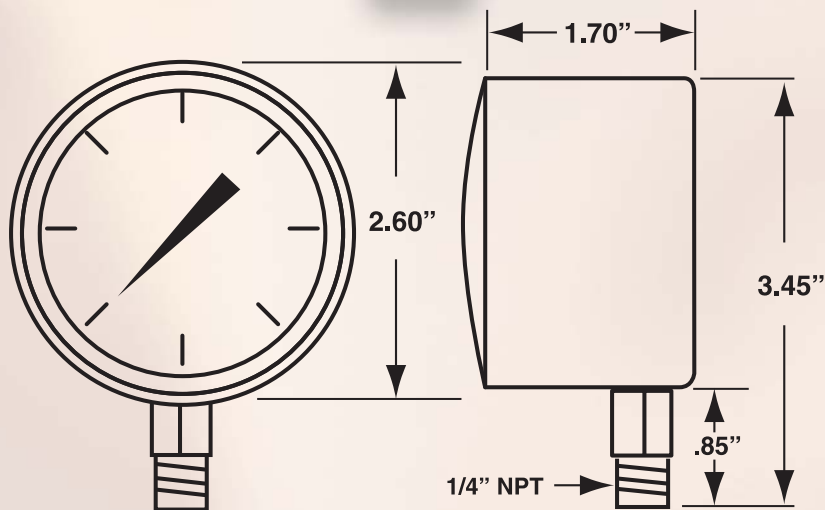

2 1/2" LOW PRESSURE GAUGE BRASS CAPSULE AND SOCKET MODEL 25KL4

STANDARD FEATURES

- 2 1/2" dial size
- Brass internals and connection
- Brass movement
- Chrome case with twist lock plastic lens
- 1/4" NPT bottom connection
- Accuracy: 1.5% full scale
- White scale with black graduations and numerals

MODEL 25KL ▶

46

STANDARD RANGES

RANGE	CODE	GRADUATIONS
30-0"WC VAC	VB	5" WC
0-10"WC	LA	5" WC
0-15"WC	LB	.2" WC
0-30"WC	LC	.5" WC
0/35"WC/20oz.	LK	.5" WC
0/60"WC/35oz.	LD	1" WC
0-100"WC	LE	2" WC
0-160"WC	LF	5" WC
0-200"WC	LG	5" WC
0-3 PSI	LH	.05 PSI
0-5 PSI	LI	.1 PSI
0-10 PSI	LJ	.2 PSI

HOW TO ORDER - PLEASE SPECIFY THE FOLLOWING:

MODEL #	RANGE
25KL4	2 digit code from table

2 1/2" LOW PRESSURE GAUGE BRASS CAPSULE AND SOCKET MODEL 25KC4

STANDARD FEATURES

- 2 1/2" dial size
- Brass internals and connection
- Brass movement
- Chrome case with twist lock plastic lens
- 1/4" NPT center back connection
- Accuracy: 1.5% full scale
- White scale with black graduations and numerals

HOW TO ORDER - PLEASE SPECIFY THE FOLLOWING:

MODEL #	RANGE
25KC4	2 digit code from table